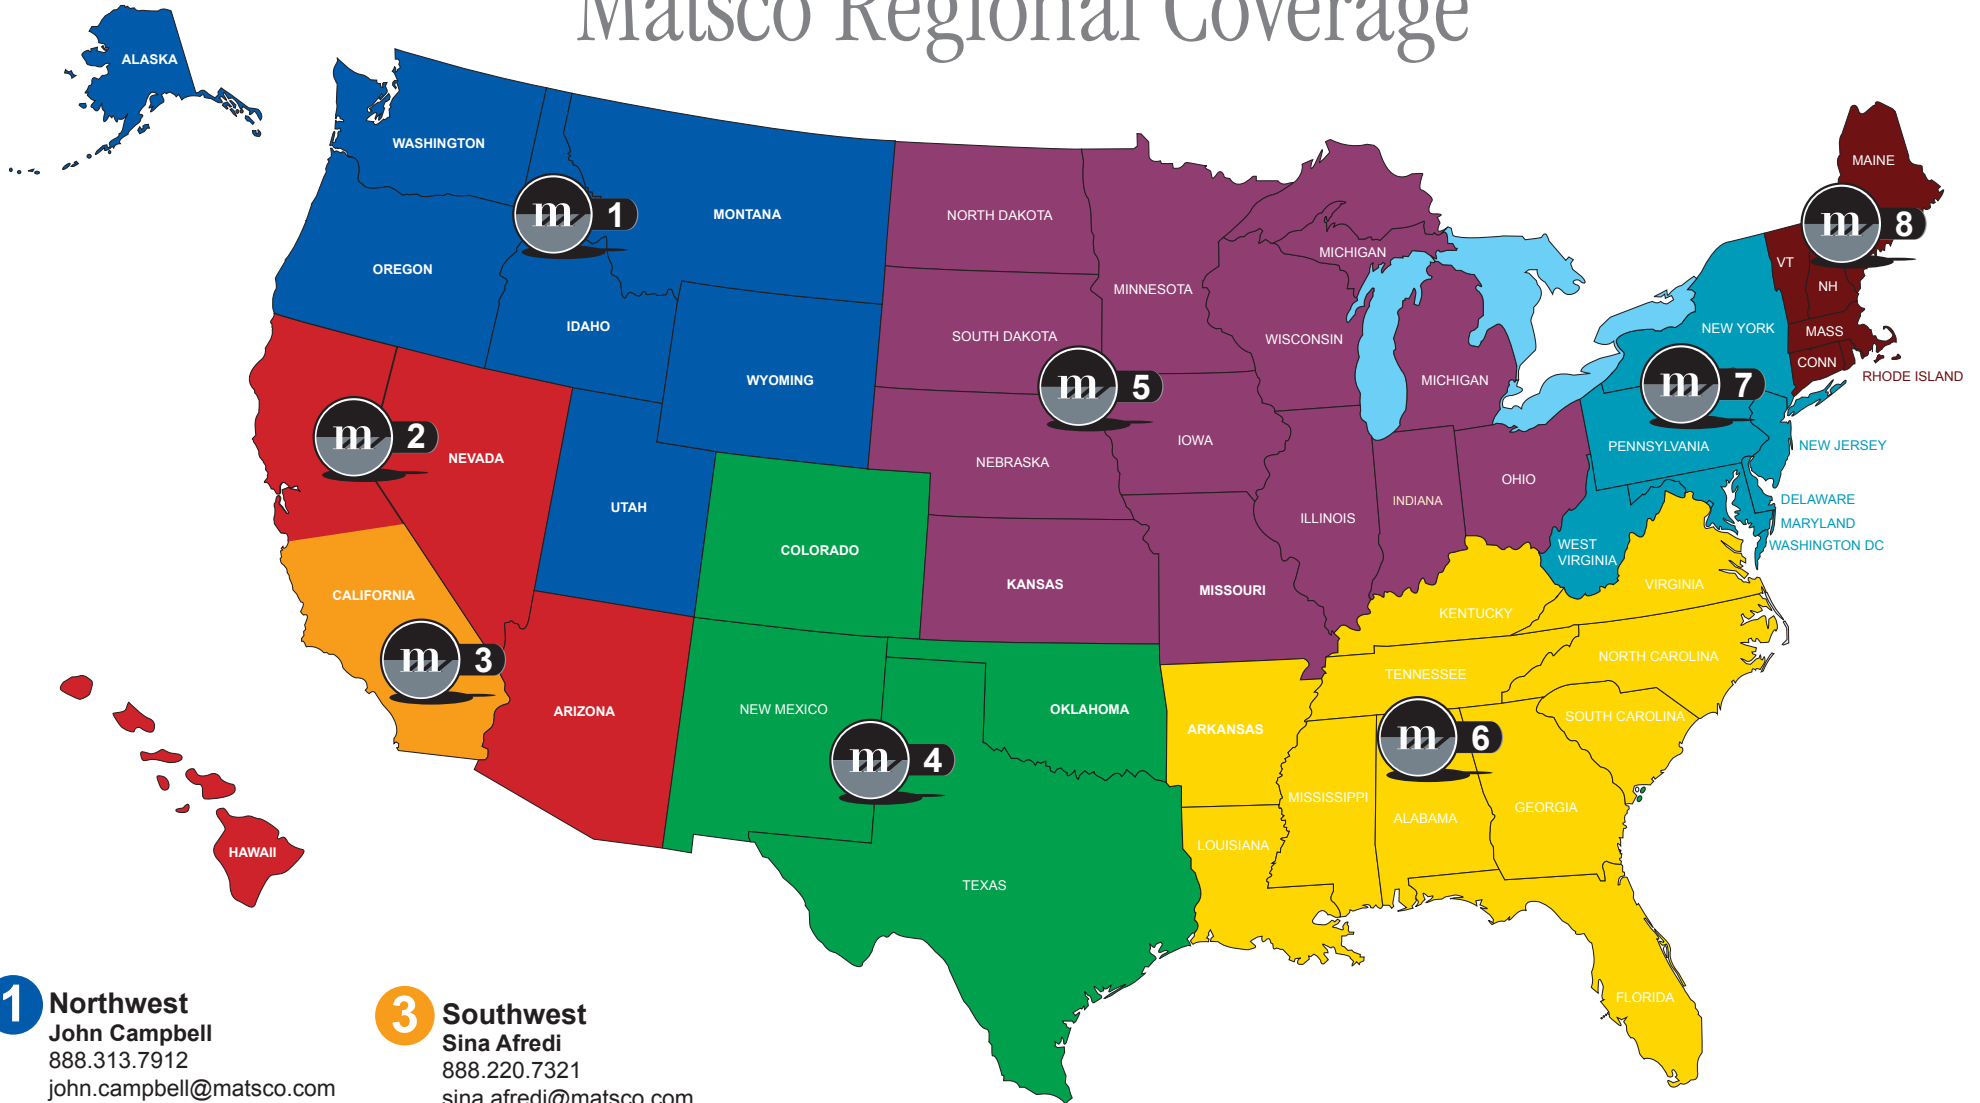

Matsco Regional Coverage

1 Northwest
John Campbell
 888.313.7912
john.campbell@matsco.com

2 West
Wendee Bren
 888.874.1590
wendee.bren@matsco.com
Andrew Ventura
 800.326.0376
andrew.ventura@matsco.com

3 Southwest
Sina Afredi
 888.220.7321
sina.afredi@matsco.com
Mike Healey
 800.861.5984
michael.healey@matsco.com